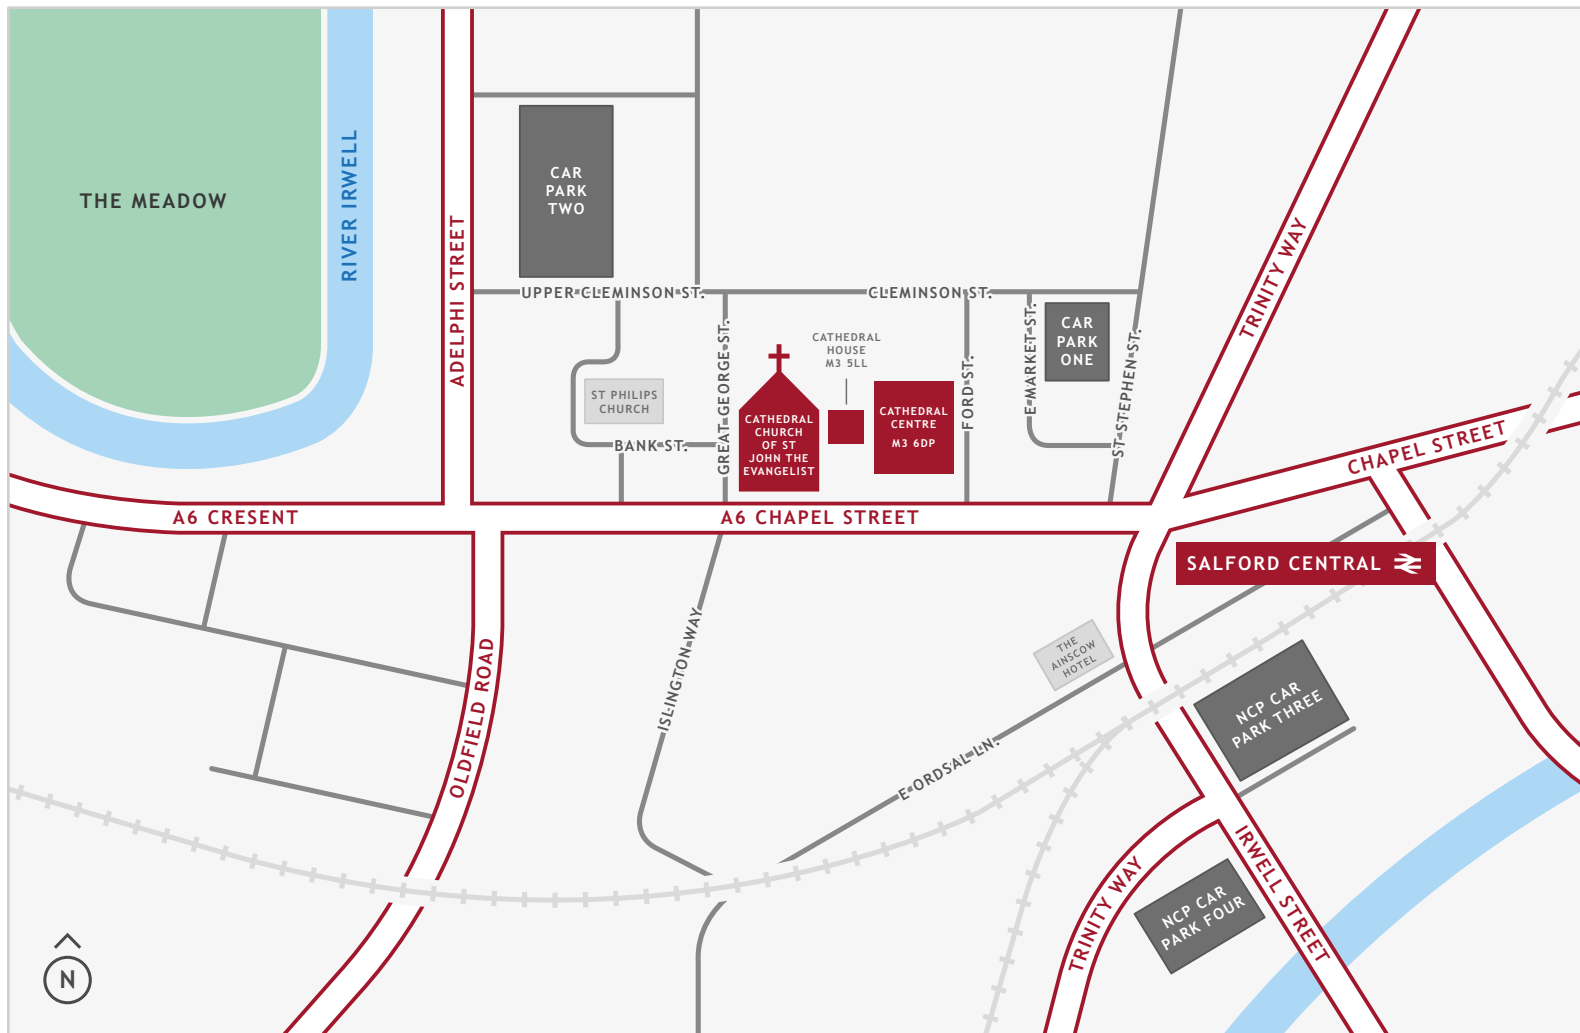

DIOCESE OF SALFORD

Car Park One
Pay and display

Car Park Two
Pay by phone

NCP Car Park Three
Pay and display

NCP Car Park Four
Pay and display

Car Park Information

Car Park One

CLEMINSON STREET CAR PARK  4 MINUTE WALK

Car Park Two

FARMER NORTON CAR PARK  3 MINUTE WALK

Entrance to the car park is on Upper Cleminson Street

2 hours - £1.20

3 hours - £2.40

Full Day - £4.00 (9.00am - 6.00pm)

Payment by phone or app only www.paybyphone.co.uk

Telephone: 0161 880 0100 or text 65565

Location ID: 59323

NCP Car Park Three

NCP NEW BAILEY STREET CAR PARK  9 MINUTE WALK

NCP New Bailey, Irwell Street, Salford, Manchester, M3 5AY

1 hour - £3.50

2 hours - £7.50

3 hours - £11.00

4 hours - £14.00

24 hours - £25.00

Flat rate - £7.00 (Sat & Sun in after 9.00am out by 5.00pm)

NCP Car Park Four

NCP STANLEY STREET CAR PARK  9 MINUTE WALK

NCP Stanley Street Car Park, Salford, Manchester, M3 5FT